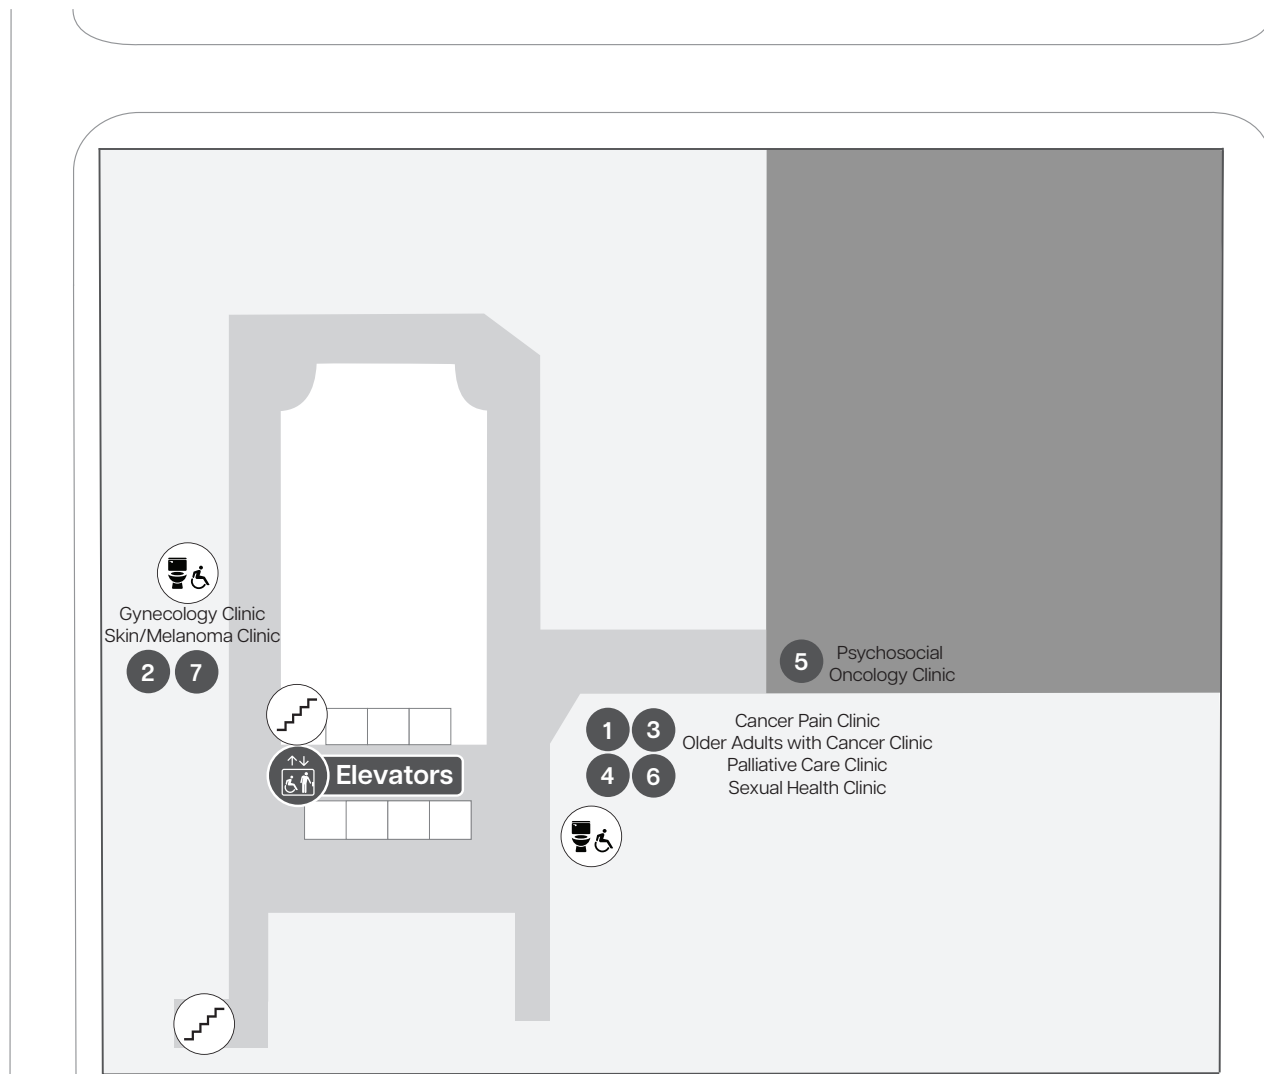

## Level 5

### LEGEND

 Elevators	 1 Cancer Pain Clinic
 Stairs	 2 Gynecology Clinic
 Washroom - All Gender Accessible	 3 Older Adults with Cancer Clinic
	 4 Palliative Care Clinic
	 5 Psychosocial Oncology Clinic
	 6 Sexual Health Clinic
	 7 Skin / Melanoma Clinic