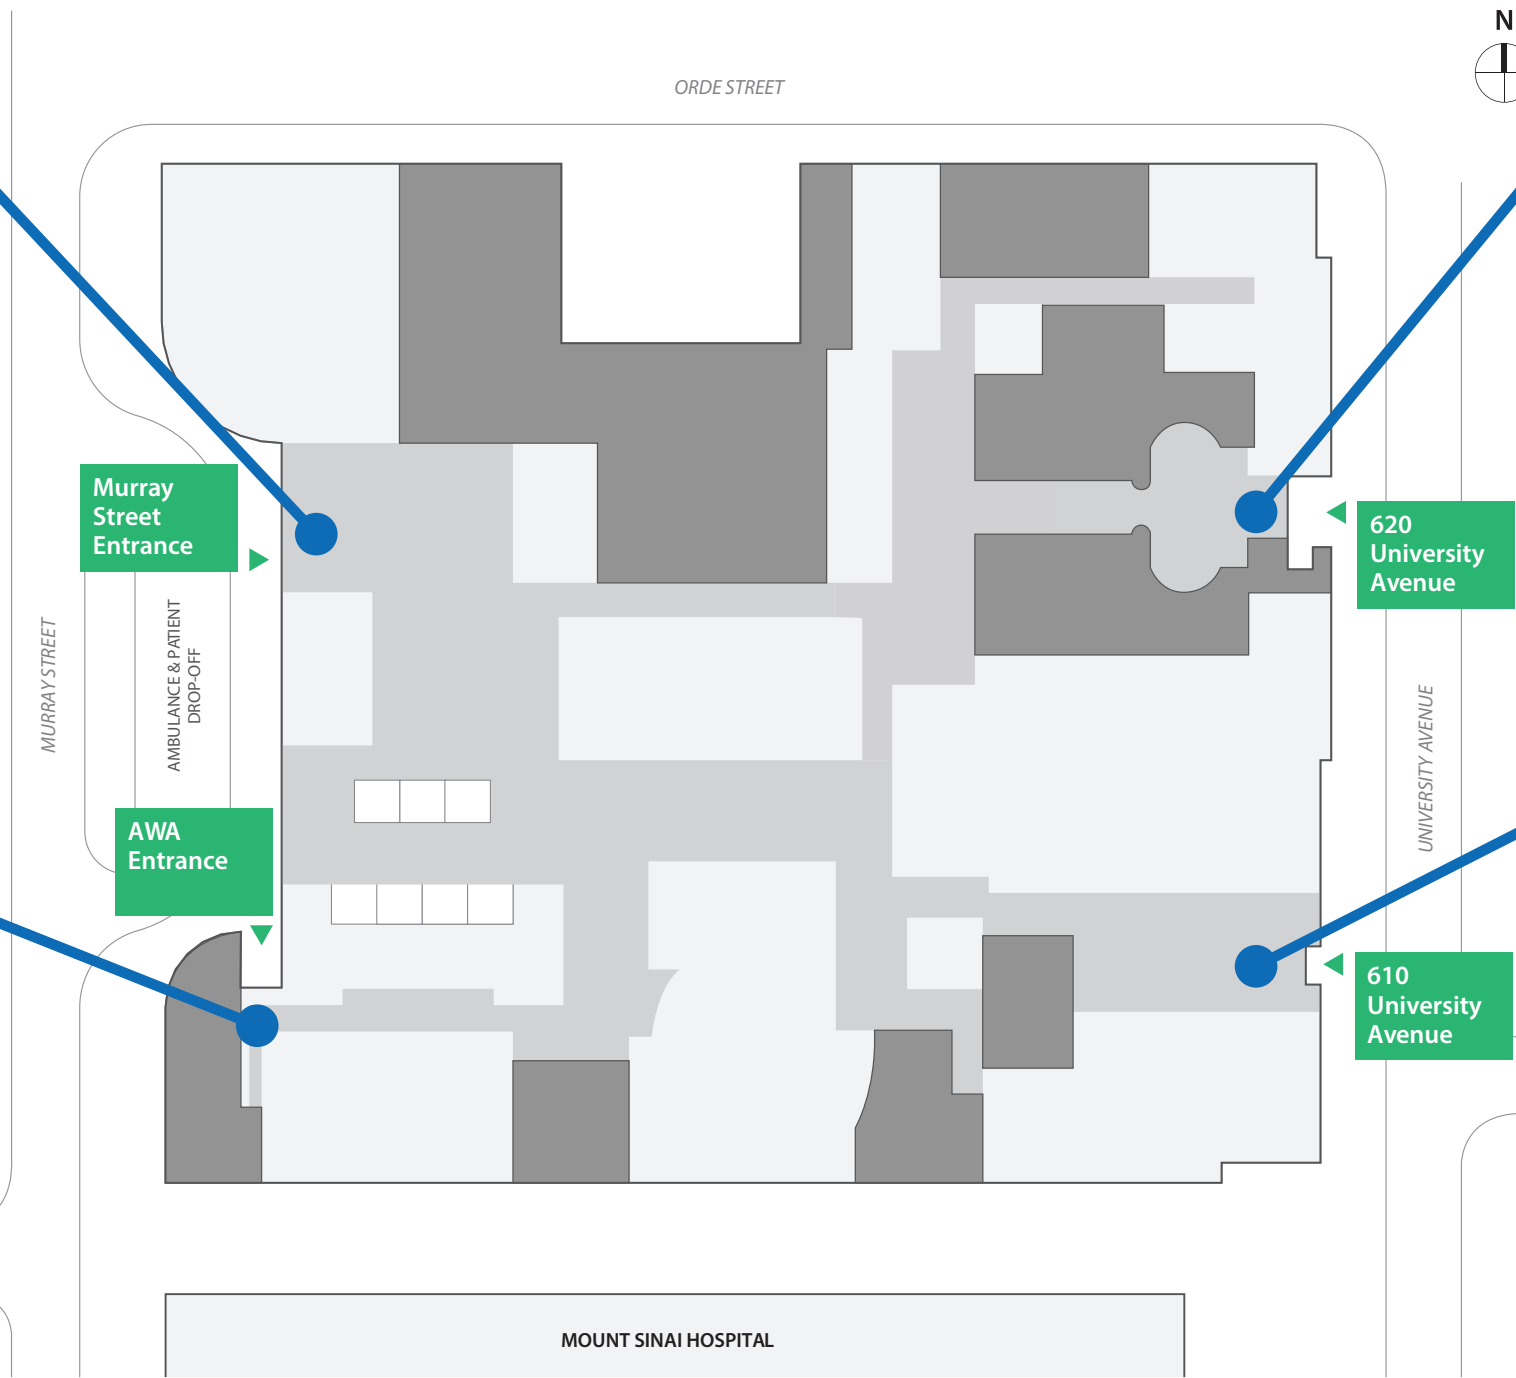

Princess Margaret Entrance Hours

Please wear a medical grade mask upon entry.

Murray St Entrance
Open everyday from 6 am – 10 pm, with ID badge access after hours

*Contractors, vendors, and couriers to enter via this door

AWA Entrance
Open Monday – Friday from 6 am – 6 pm, no ID badge access after hours

*Ambulance staff to enter via this door

620 University Ave Entrance

Open Monday – Friday from 6 am – 6 pm, no ID badge access after hours

610 University Ave Entrance

Open everyday from 6 am – 10 pm, with ID badge access after hours