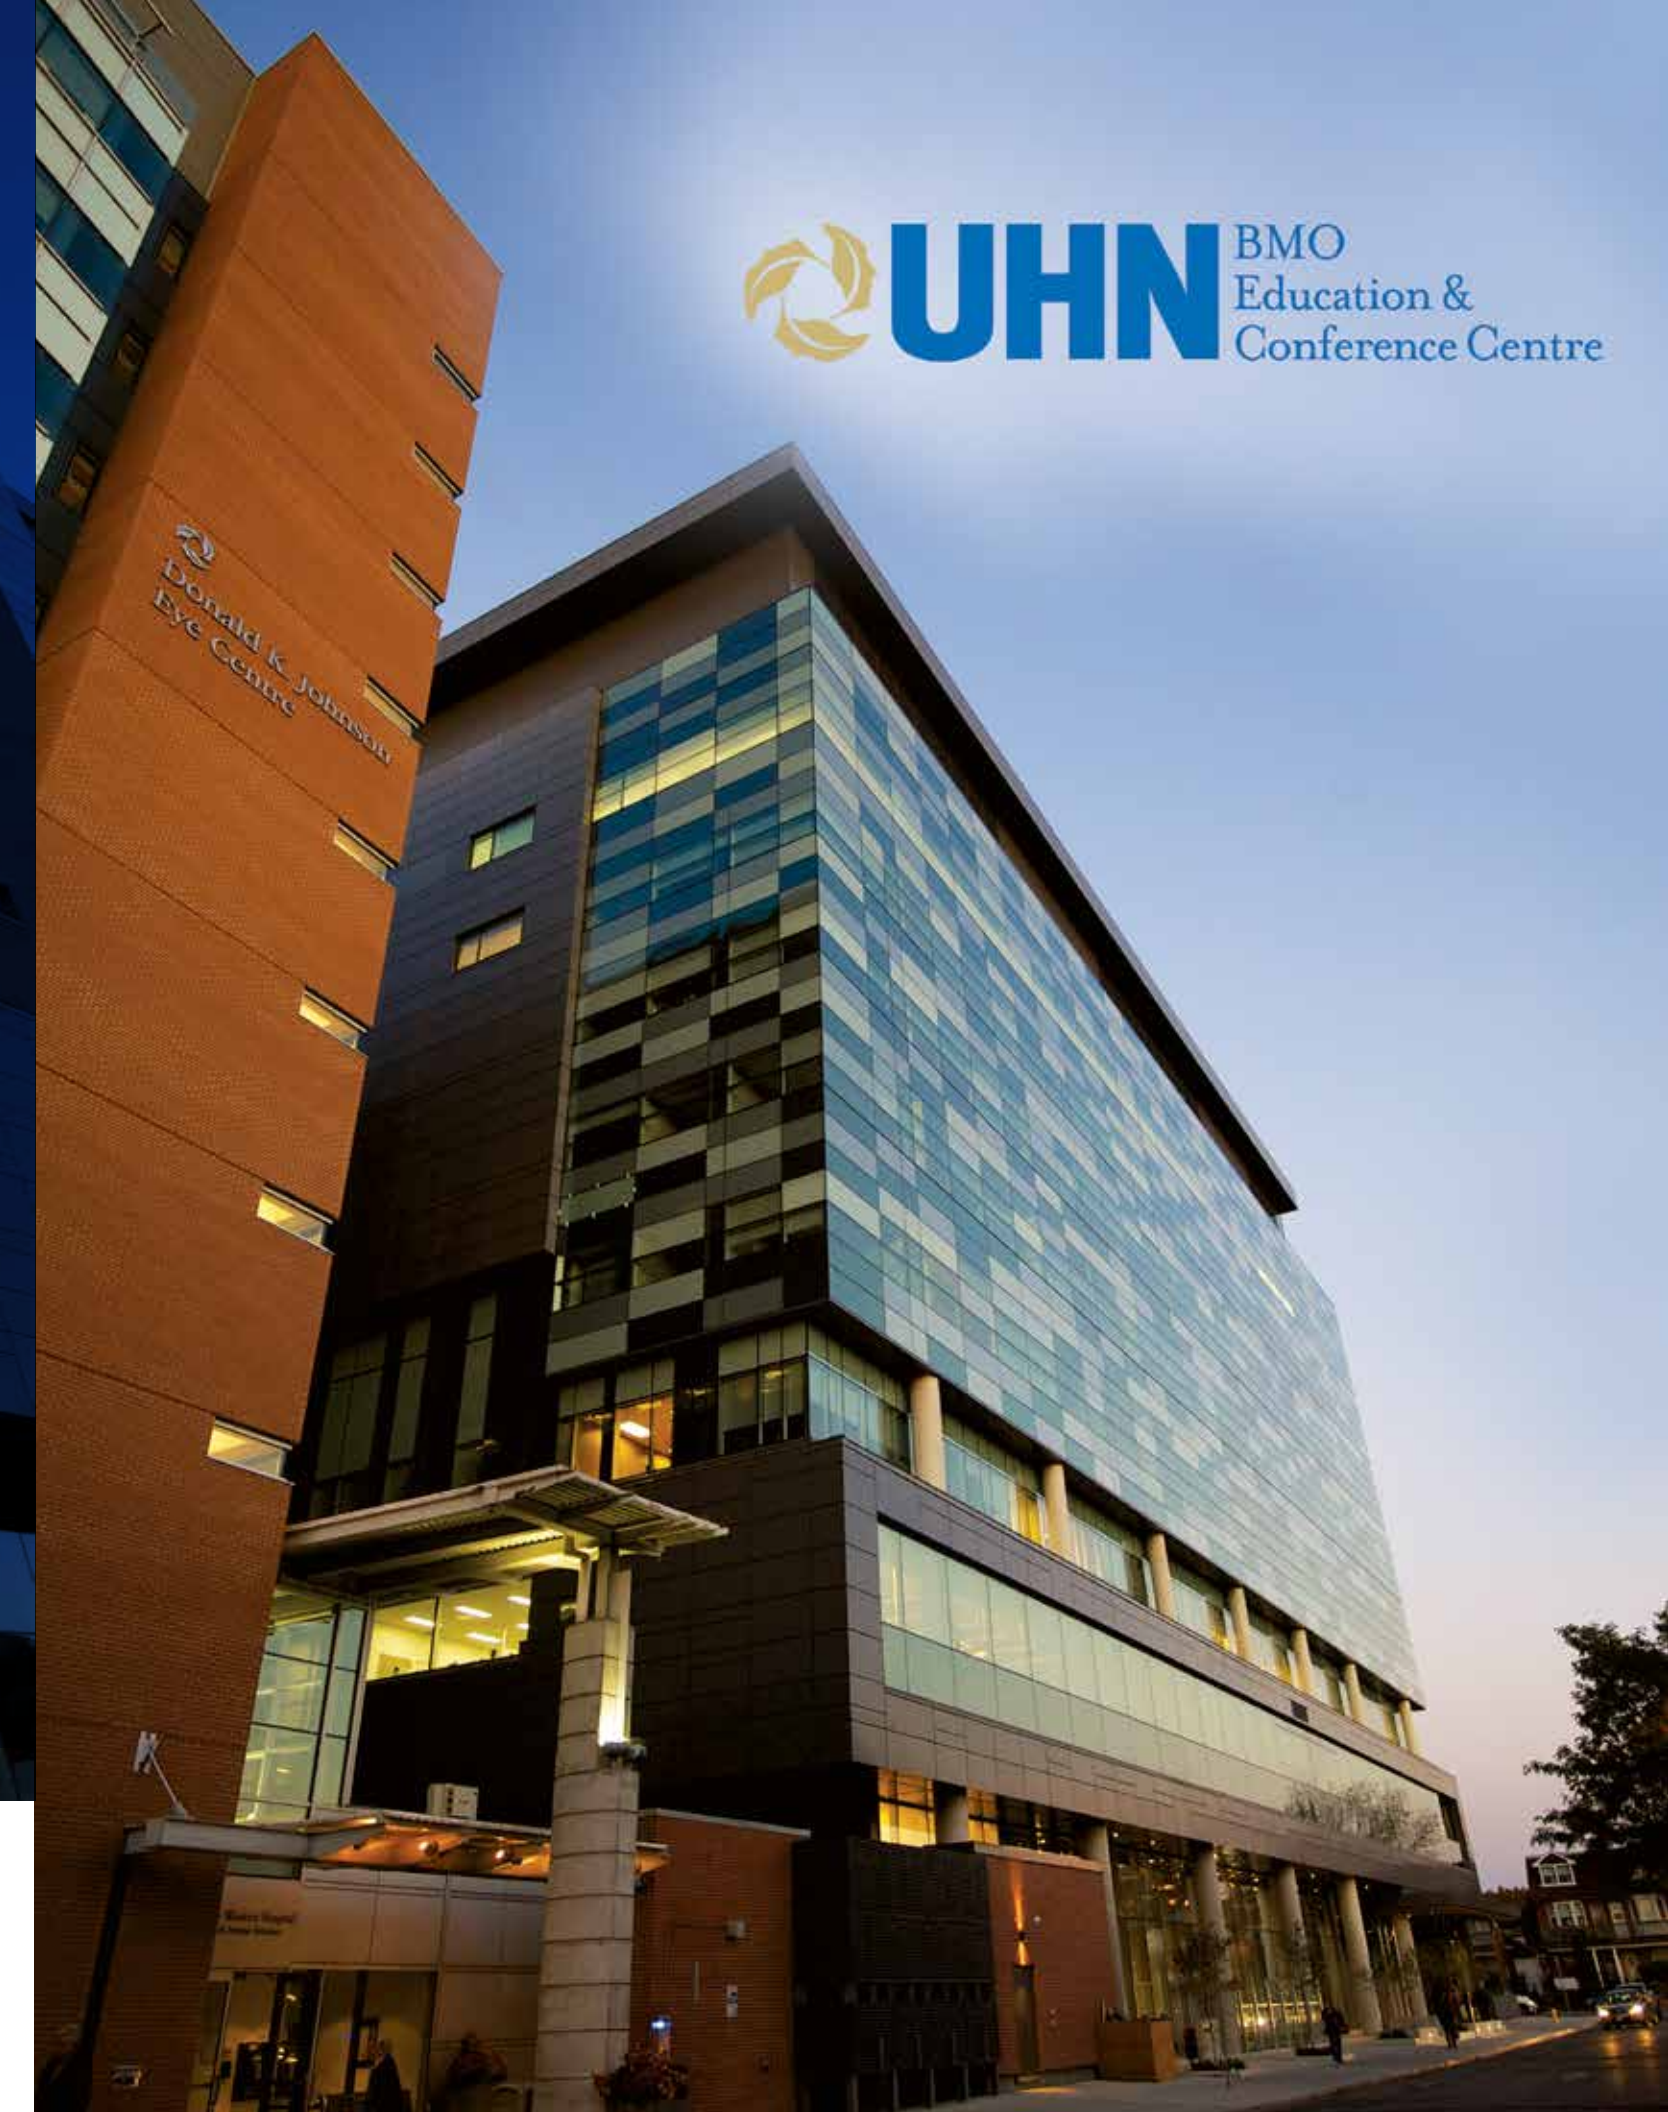

Contact Information

60 Leonard Avenue, Toronto, ON M5T 0S8
T: 416.603.5800 Ext. 7377 F: 416.603.5900
BMOCentreSales@uhn.ca