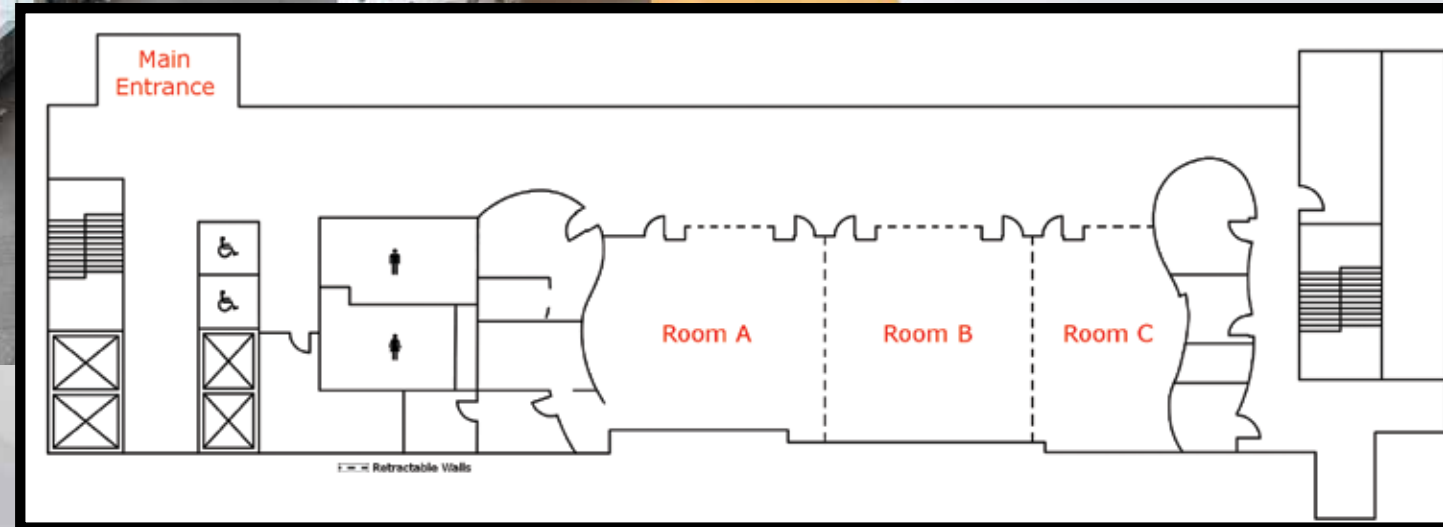

The BMO Education & Conference Centre encompasses the entire first floor of the Krembil Discovery Tower. It will be the focal point of this exciting new hive of research innovation and medical education. Bolstered by the eight research floors above it, the BMO Education & Conference Centre will serve as a hub for our health professionals and future leaders in the field, both nationally and internationally. The BMO Education & Conference Centre will also serve as a community space to host meetings, health fairs, cultural events and special gatherings.

Hosting an event at the BMO Education & Conference Centre allows you to give back, as revenues that are generated by the BMO Education & Conference Centre are reinvested back into the hospital to support both Education and Clinical Care.

We hope that our attractive and sophisticated space inspires you, and we look forward to working with you and hosting your next event!

Brian D. Hodges MD, PhD, FRCPC
Executive Vice President, Education
University Health Network

Andrew Downs Photography