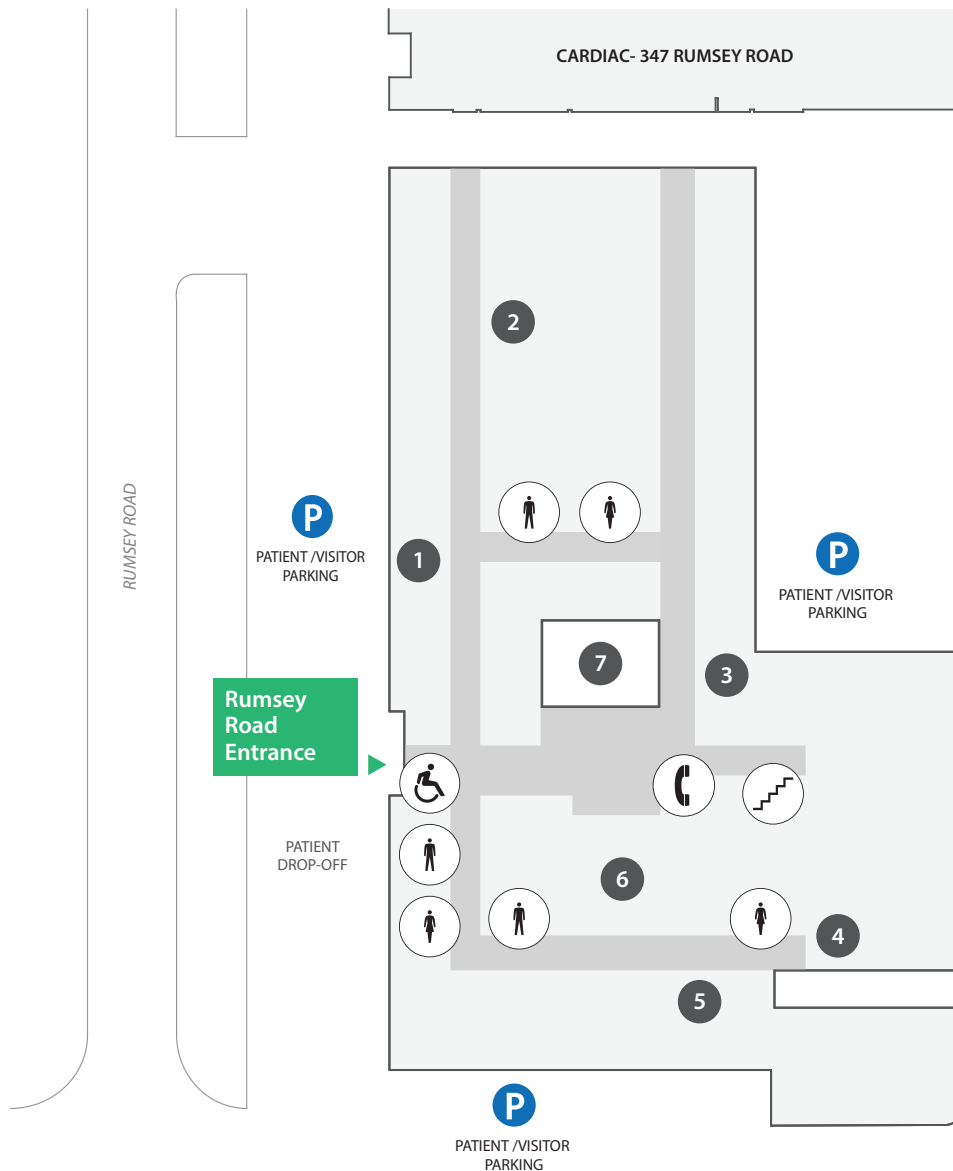

# Toronto Rehab Institute - Rumsey Centre

Neuro - 345 Rumsey Road

## LEGEND

Elevators	<b>1</b> Neuro Assessment
Food / Restaurant	<b>2</b> Occupational Therapy
Phone	<b>3</b> Patient /Visitor Lunch Room
Stairs	<b>4</b> Gym
Washroom	<b>5</b> Physical Therapy
Wheelchairs	<b>6</b> Cardiac Rehab Diagnostic (Pool - entry through washrooms)
	<b>7</b> Courtyard